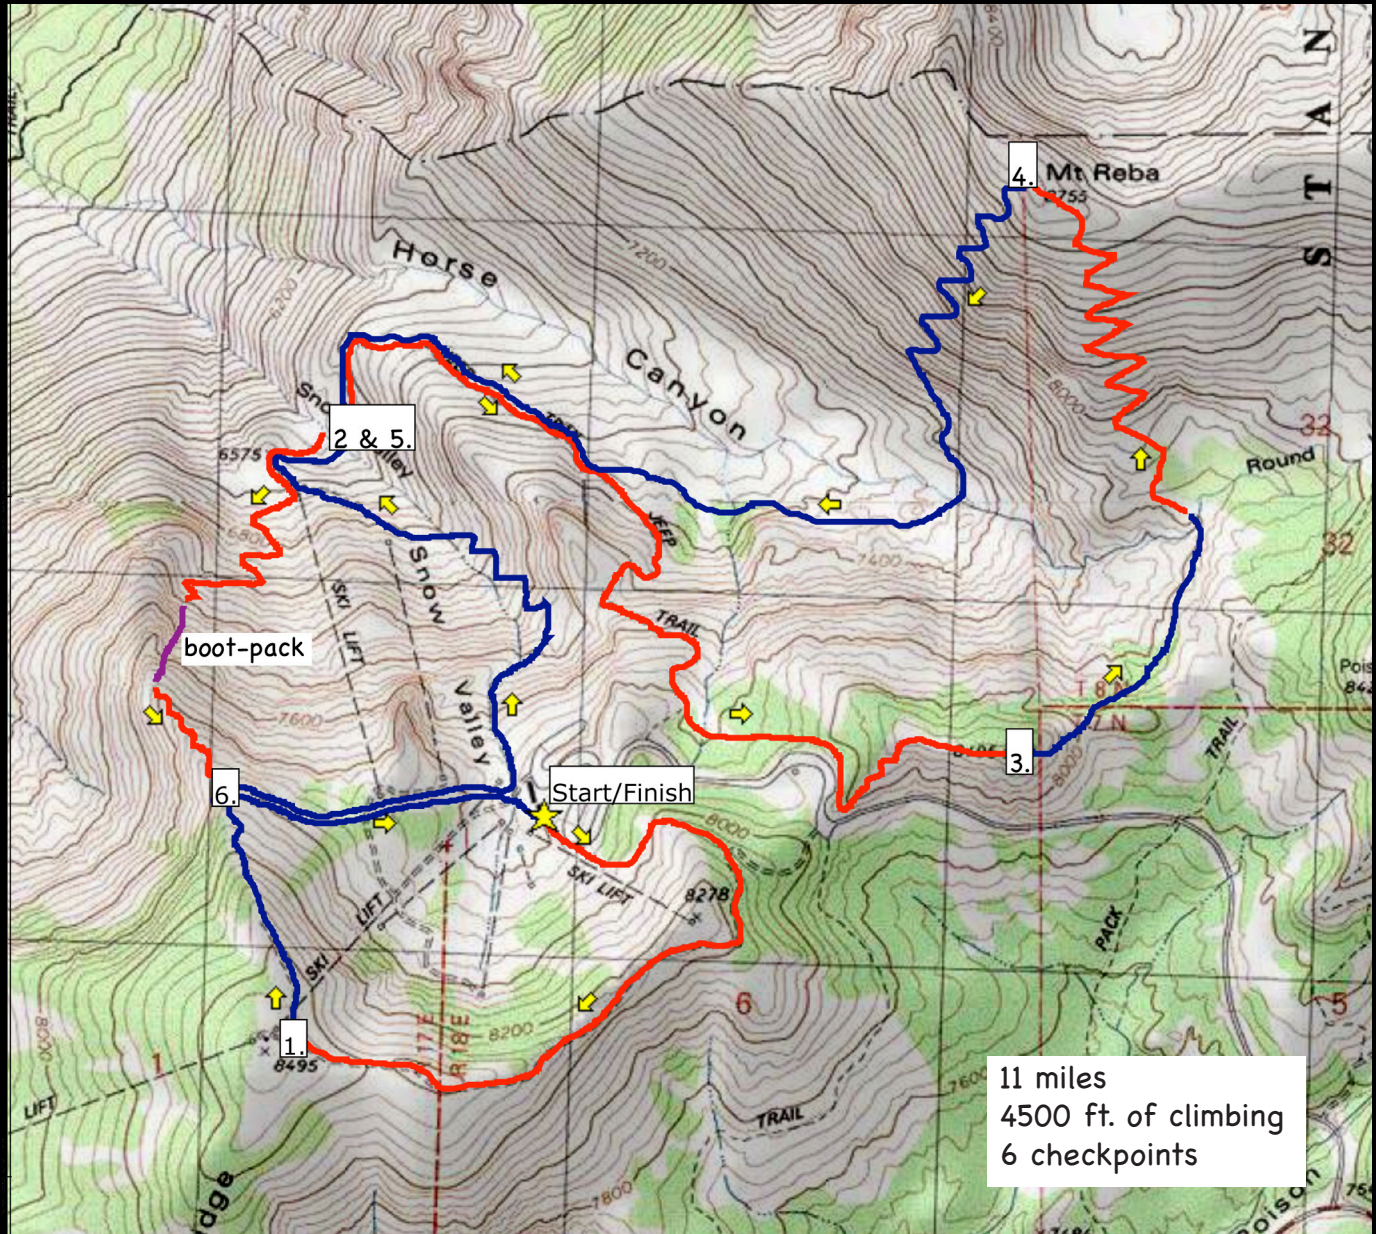

Bear Valley Adventure Ski Race Mt Reba Challenge - Mar. 24, 2012

11 miles
4500 ft. of climbing
6 checkpoints